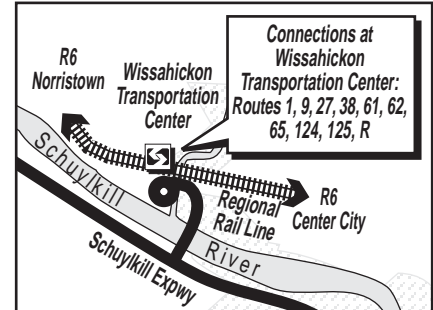

Please consult the separate Route 124 Timetable for additional service between Philadelphia and King of Prussia.