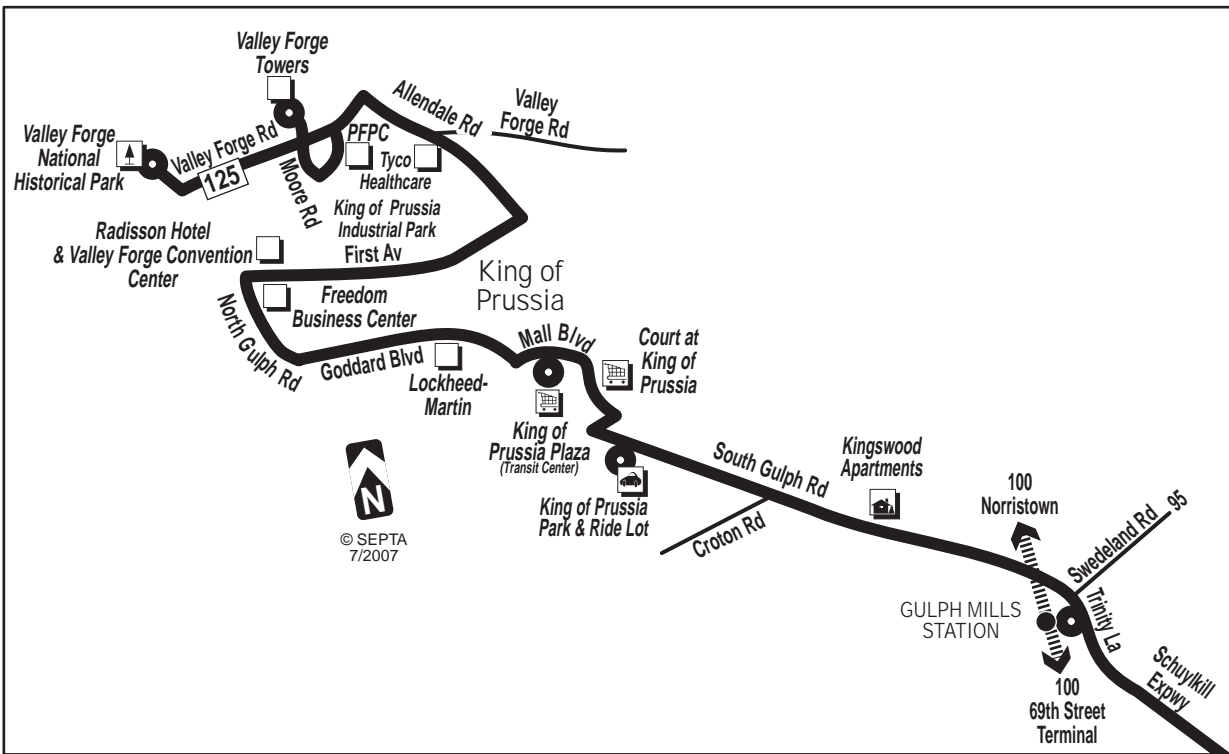

Please consult the separate Route 124 Timetable for additional service between Philadelphia and King of Prussia.