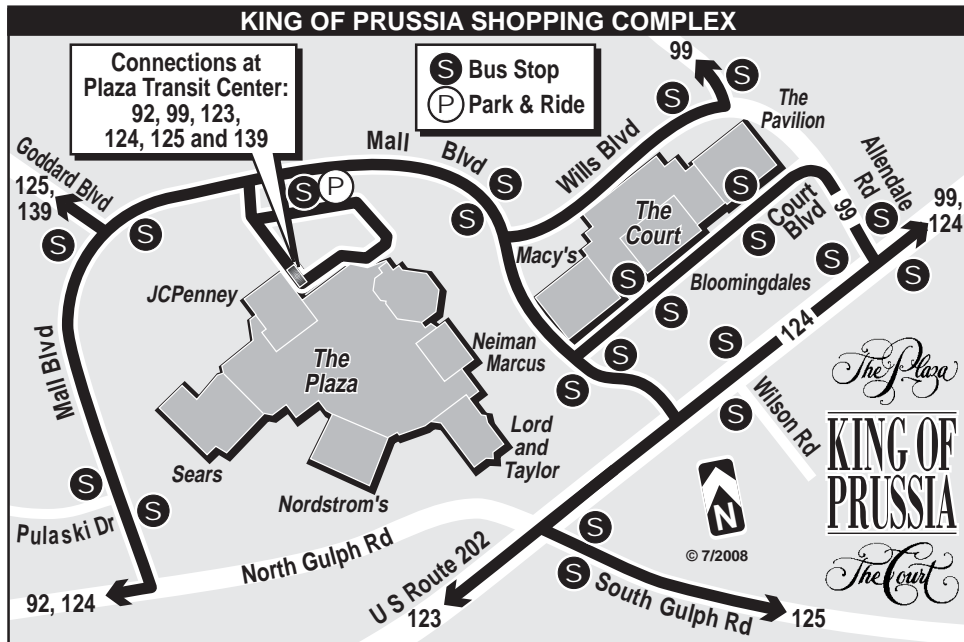

Please consult the separate Route 124 Timetable for additional service between Philadelphia and King of Prussia.