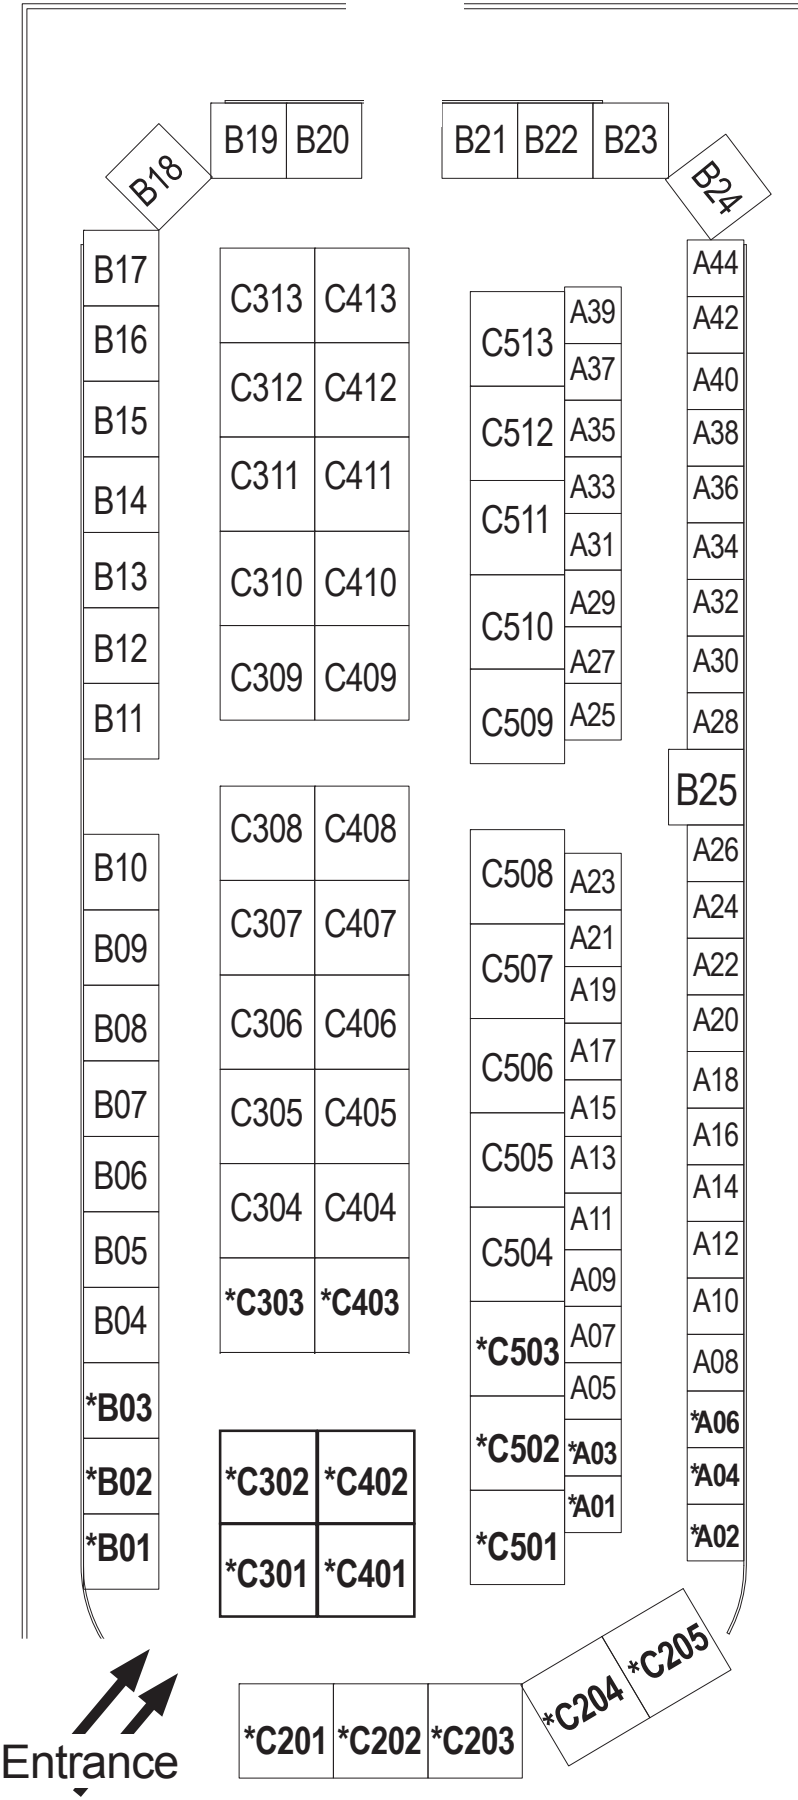

# South Jersey MIND BODY SPIRIT EXPO Floorplan

Booth Type	Cash Discount Price	Early Bird*	Regular
*Front Premier Corner 10ft		\$1525	\$1725
*Front Premier Inline 10ft		\$1375	\$1575
Premier Corner 10 ft		\$1375	\$1575
Premier Inline 10 ft		\$1175	\$1375
<hr/>			
*Front Regular Corner 8 ft		\$1250	\$1375
*Front Regular Inline 8 ft		\$1100	\$1225
Regular Corner 8 ft		\$1125	\$1275
Regular Inline 8 ft		\$975	\$1125
<hr/>			
*Front Basic Corner 6 ft		\$895	\$1045
*Front Basic Inline 6 ft		\$795	\$945
Basic Corner 6 ft		\$795	\$945
Basic Inline 6 ft		\$695	\$845

**\*C Booths** \*C201, \*C202, \*C203, \*C204, \*C205, \*C301, \*C302, \*C303, \*C401, \*C402, \*C403 \*C501, \*C502, \*C503

**\*B Booths** \*B01, \*B02, \*B03

**\*A Booths** \*A01, \*A02, \*A03, \*A04, \*A06