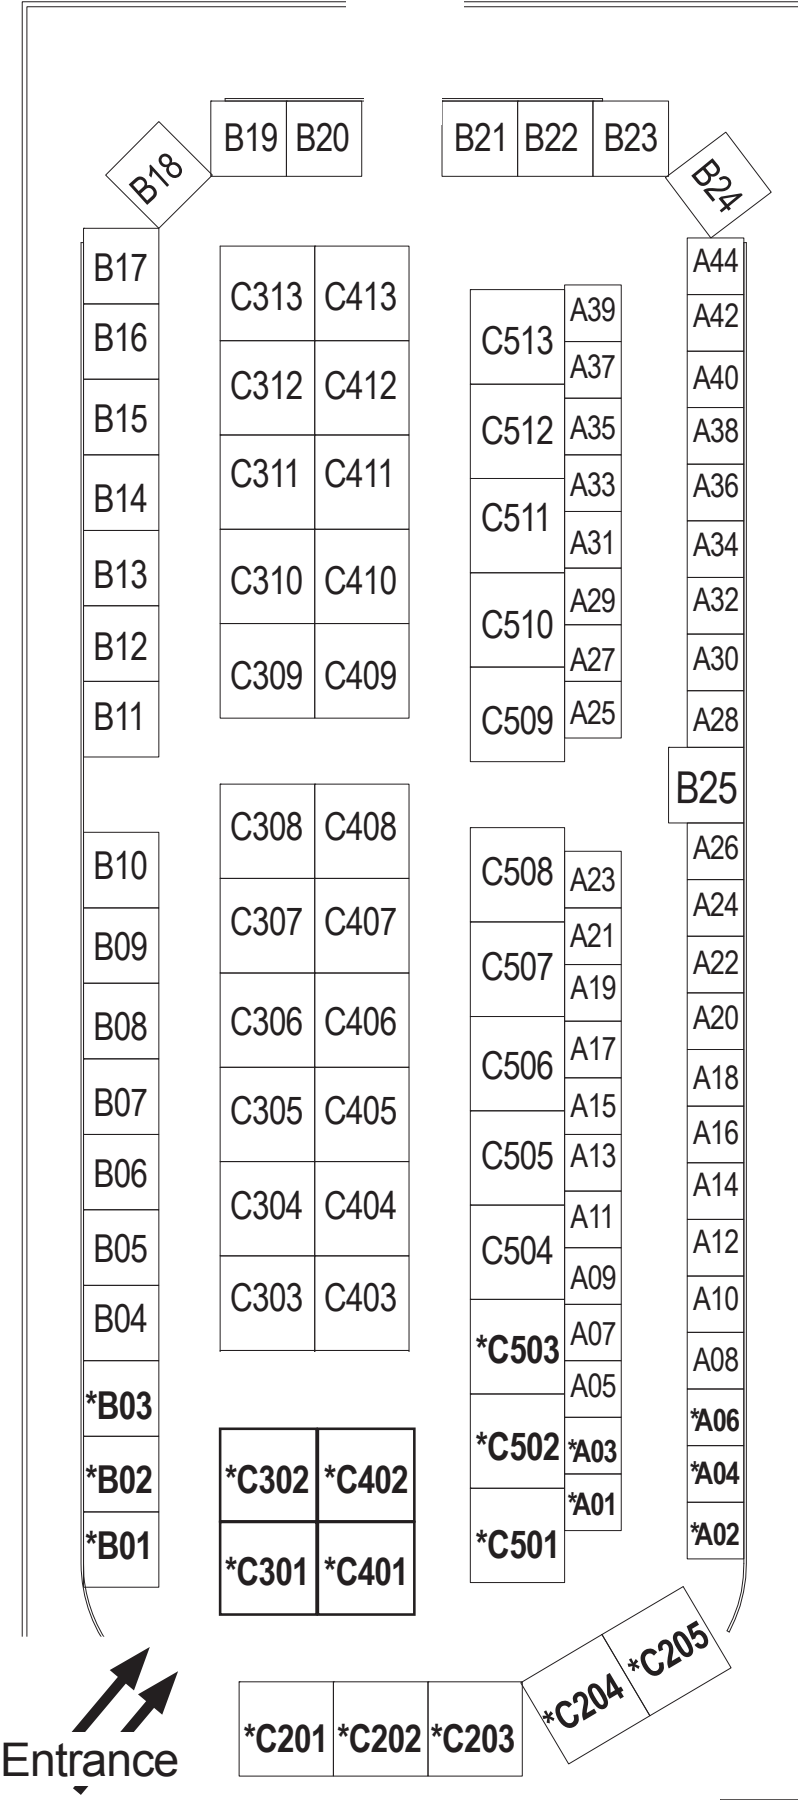

South Jersey MIND BODY SPIRIT EXPO Little Room Floorplan

Booth Type	Cash Discount Price	Early Bird*	Regular
*Front Premier Corner 10ft		\$1525	\$1725
*Front Premier Inline 10ft		\$1375	\$1575
Premier Corner 10 ft		\$1375	\$1575
Premier Inline 10 ft		\$1175	\$1375
<hr/>			
*Front Regular Corner 8 ft		\$1250	\$1375
*Front Regular Inline 8 ft		\$1100	\$1225
Regular Corner 8 ft		\$1125	\$1275
Regular Inline 8 ft		\$975	\$1125
<hr/>			
Basic Corner 6 ft		\$795	\$945
Basic Inline 6 ft		\$695	\$845

***C Booths** *C201, *C202, *C203, *C204, *C205, *C301, *C302, *C401, *C402, *C501, *C502, *C503

***B Booths** *B01, *B02, *B03

***A Booths** *A01, *A02, *A03, *A04, *A06