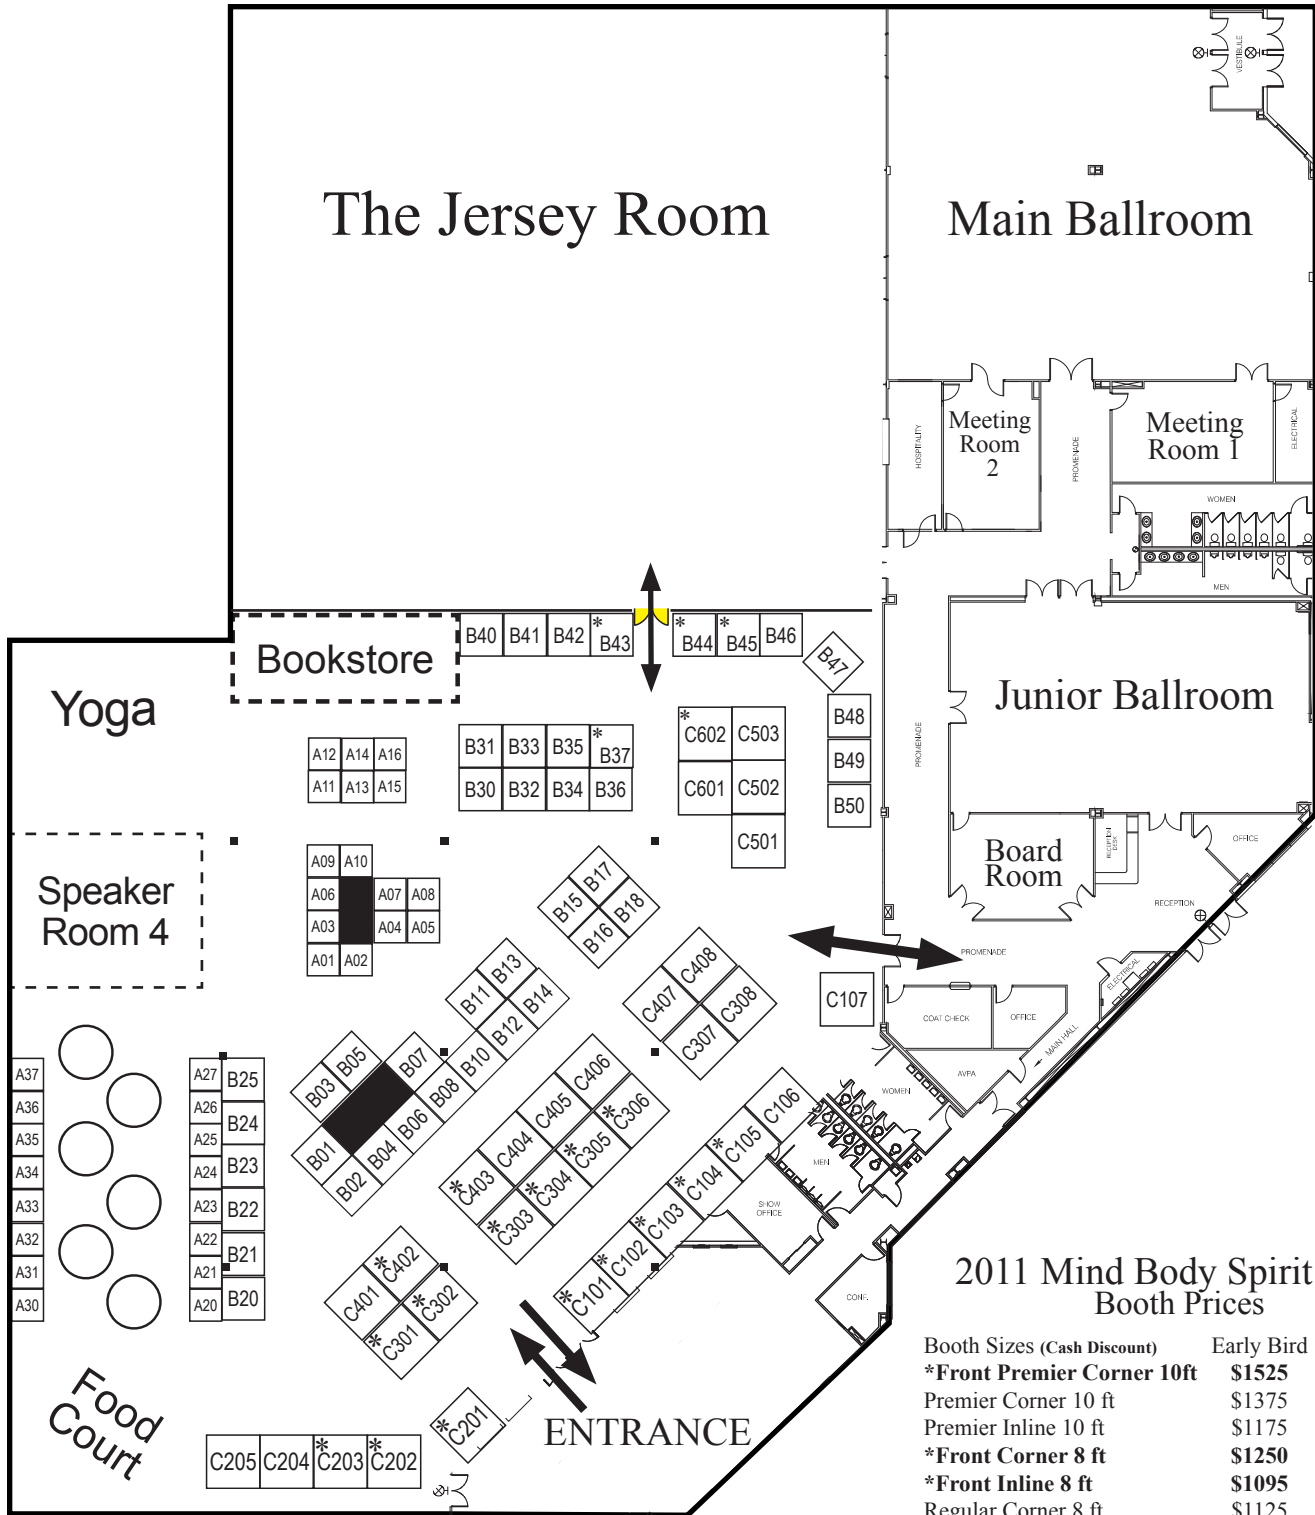

Spring Mind Body Spirit Expo

April 8th - 10th • Friday - Sunday

New Jersey Convention Center 97 Sunfield Ave. Edison, NJ 08837
(Raritan Center)

2011 Mind Body Spirit Expo Booth Prices

Booth Sizes (Cash Discount)	Early Bird	Regular
*Front Premier Corner 10ft	\$1525	\$1725
Premier Corner 10 ft	\$1375	\$1575
Premier Inline 10 ft	\$1175	\$1375
*Front Corner 8 ft	\$1250	\$1340
*Front Inline 8 ft	\$1095	\$1225
Regular Corner 8 ft	\$1125	\$1275
Regular Inline 8 ft	\$975	\$1125
Basic Corner 6 ft	\$795	\$945
Basic Inline 6 ft	\$695	\$845
Massage Table	\$225	\$325
Massage Chair	\$175	\$275