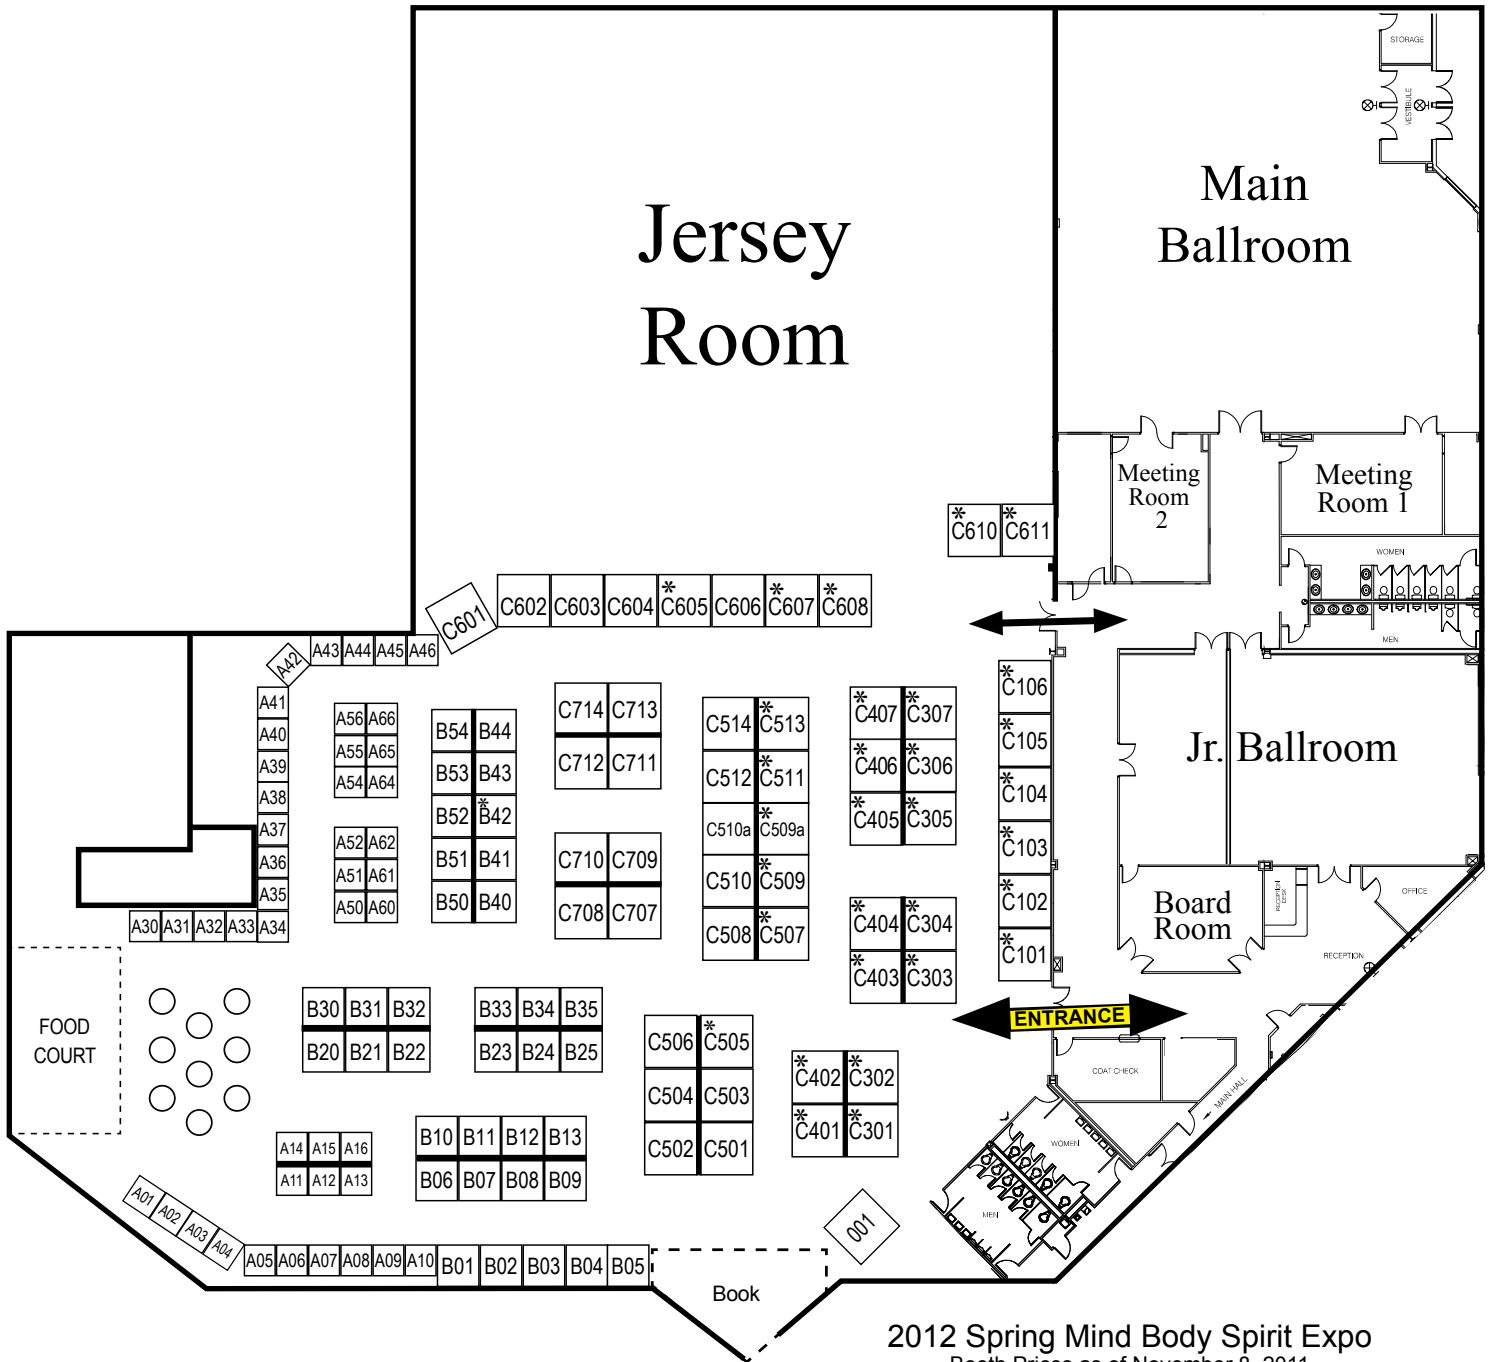

Spring Mind Body Spirit Expo

April 13th -15th • Friday - Sunday

New Jersey Convention Center 97 Sunfield Ave. Edison, NJ 08837

2012 Spring Mind Body Spirit Expo

Booth Prices as of November 8, 2011

Booth Sizes (Cash Discount)	Early Bird	Regular
*C *Premier 10ft Corner/Inline	\$1525	\$1725
C 10 ft Corner	\$1375	\$1575
C 10 ft Inline	\$1175	\$1375
*B *Premier 8 ft Corner	\$1250	\$1340
*B *Premier 8 ft Inline	\$1095	\$1225
B 8 ft Corner	\$1125	\$1275
B 8 ft Inline	\$975	\$1125
A 6 ft Corner	\$795	\$945
A 6 ft Inline	\$695	\$845
Message Table	\$225	\$325
Message Chair	\$175	\$275

Early Bird prices expire February 1 (booth must be paid in full)

Inline booths have booths located on either side, as opposed to Corner booths