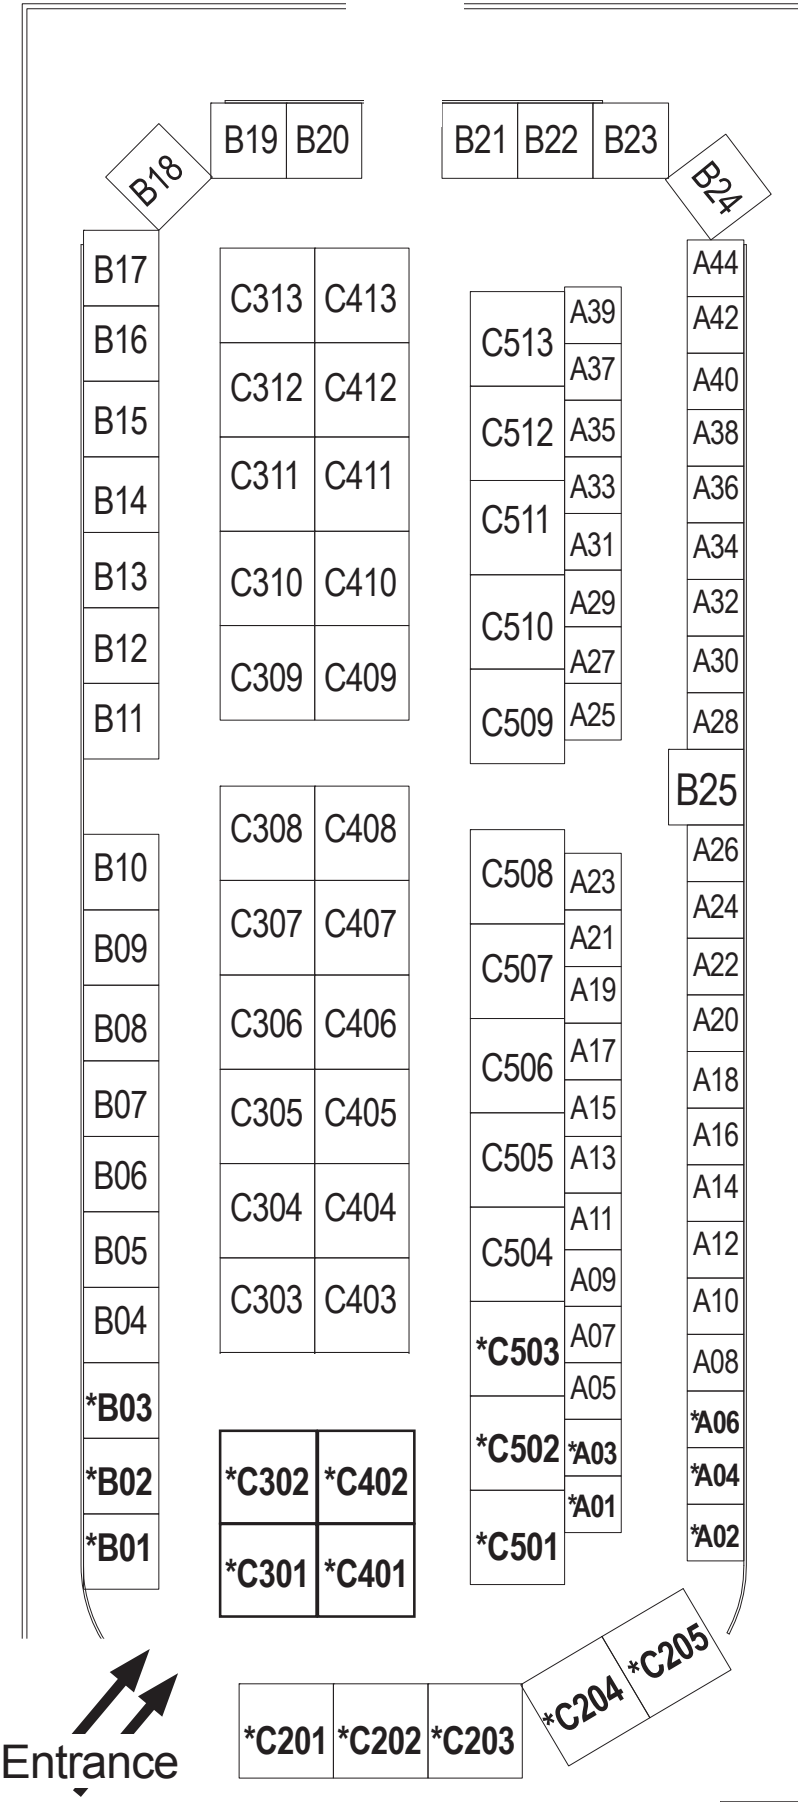

# South Jersey MIND BODY SPIRIT EXPO Floorplan

Booth Type	Cash Discount Price	Early Bird*	Regular
*Front Premier Corner 10ft		\$1525	\$1725
*Front Premier Inline 10ft		\$1375	\$1575
Premier Corner 10 ft		\$1375	\$1575
Premier Inline 10 ft		\$1175	\$1375
<hr/>			
*Front Regular Corner 8 ft		\$1250	\$1375
*Front Regular Inline 8 ft		\$1100	\$1225
Regular Corner 8 ft		\$1125	\$1275
Regular Inline 8 ft		\$975	\$1125
<hr/>			
*Front Basic Corner 6 ft		\$895	\$1045
*Front Basic Inline 6 ft		\$795	\$945
Basic Corner 6 ft		\$795	\$945
Basic Inline 6 ft		\$695	\$845

**\*C Booths** \*C201, \*C202, \*C203, \*C204, \*C205, \*C301, \*C302, \*C401, \*C402, \*C501, \*C502, \*C503

**\*B Booths** \*B01, \*B02, \*B03

**\*A Booths** \*A01, \*A02, \*A03, \*A04, \*A06